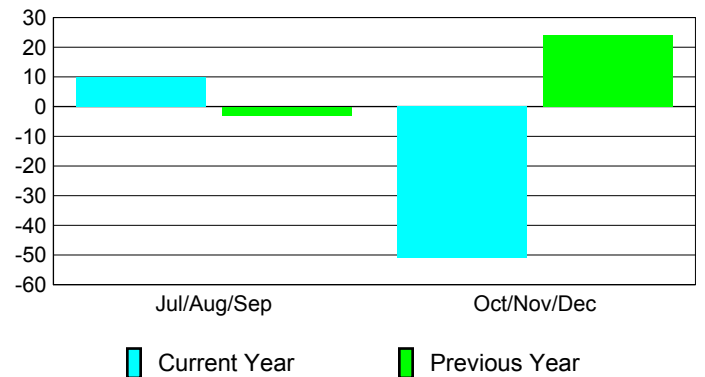

Comparison of Membership Gain/Loss

Current Year Compared to the Previous Year