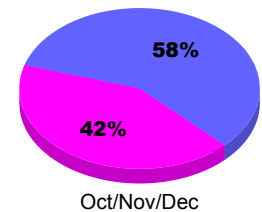

Membership Results
2010-2011

Membership
2009-2010

Month	Net Memb Goal	Actual New Memb	Actual Dropped Memb	Gain/Loss of Memb	Gain/Loss of Memb
Jul/Aug/Sep	100	57	-47	10	-3
Oct/Nov/Dec	55	21	-72	-51	24
Totals	155	78	-119	-41	21

Membership Results 2010-2011

Goal, New, Dropped, Gain/Loss

Comparison of Membership Gain/Loss

Current Year Compared to the Previous Year

Gender Comparison 2010-2011

Male

Female