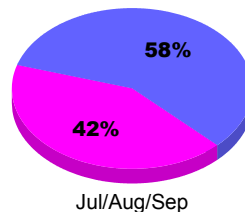

Membership Results
2010-2011

Membership
2009-2010

Month	Net Memb Goal	Actual New Memb	Actual Dropped Memb	Gain/Loss of Memb	Gain/Loss of Memb
Jul/Aug/Sep	100	57	-47	10	-3
Oct/Nov/Dec	55	21	-72	-51	24
Totals	155	78	-119	-41	21

Membership Results 2010-2011

Goal, New, Dropped, Gain/Loss

Comparison of Membership Gain/Loss

Current Year Compared to the Previous Year

Gender Comparison 2010-2011

Male

Female