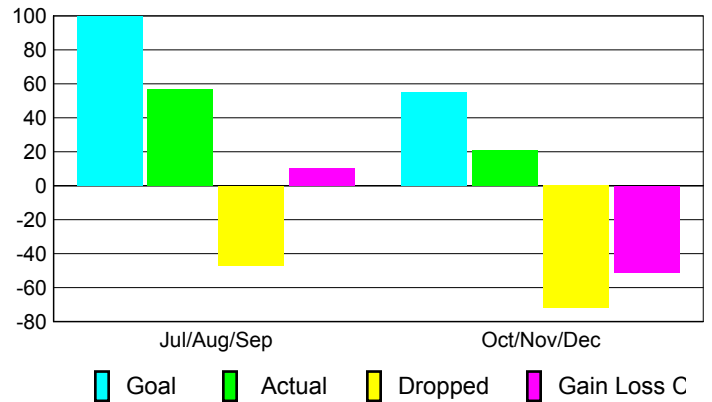

Membership Results 2010-2011

Goal, New, Dropped, Gain/Loss