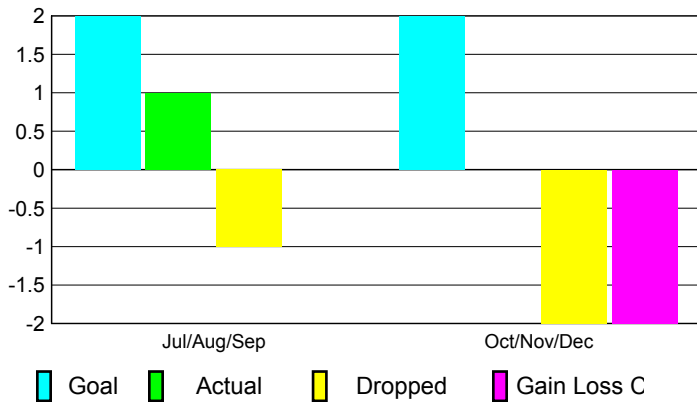

2010-2011 GMT Reports for District (or Undistricted) **District H 4**

GMT: **Doctor NICOLAS JARA ORELL**

Location: **PERU**

GMT CA: **3**

CLUBS

Club Results
2010-2011

Clubs
2009-2010

Month	New Club Goal	Actual New Clubs	Actual Dropped Clubs	Gain/Loss of Clubs	Gain/Loss of Clubs
Jul/Aug/Sep	2	1	-1	0	0
Oct/Nov/Dec	2	0	-2	-2	1
Totals	4	1	-3	-2	1

Club Results 2010-2011

Goal, New, Dropped, Gain/Loss

Comparison of Club Gain/Loss

Current Year Compared to the Previous Year

YTD Status Quo Clubs 2010-2011

Status Quo Clubs Compared to Status Quo Members

MEMBERSHIP